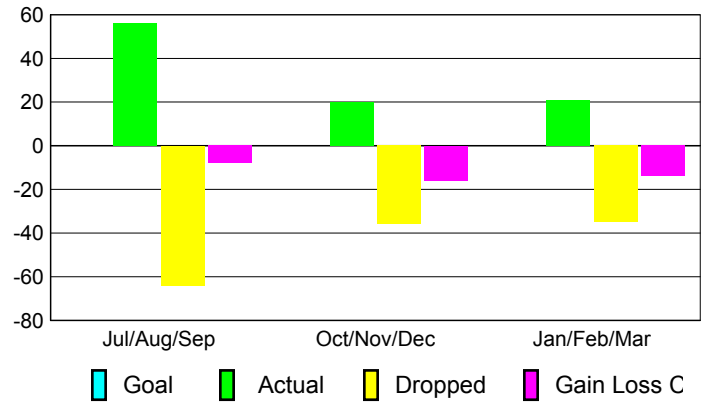

Club Results 2009-2010

Goal, New, Dropped, Gain/Loss

MEMBERSHIP

**Membership Results
2009-2010**

**Membership
2008-2009**

Month	Net Memb Goal	Actual New Memb	Actual Dropped Memb	Gain/Loss of Memb	Gain/Loss of Memb
Jul/Aug/Sep	0	56	-64	-8	11
Oct/Nov/Dec	0	20	-36	-16	-5
Jan/Feb/Mar	0	21	-35	-14	-7
Totals	0	97	-135	-38	-1

Membership Results 2009-2010

Goal, New, Dropped, Gain/Loss

Comparison of Club Gain/Loss

Current Year Compared to the Previous Year

Comparison of Membership Gain/Loss

Current Year Compared to the Previous Year