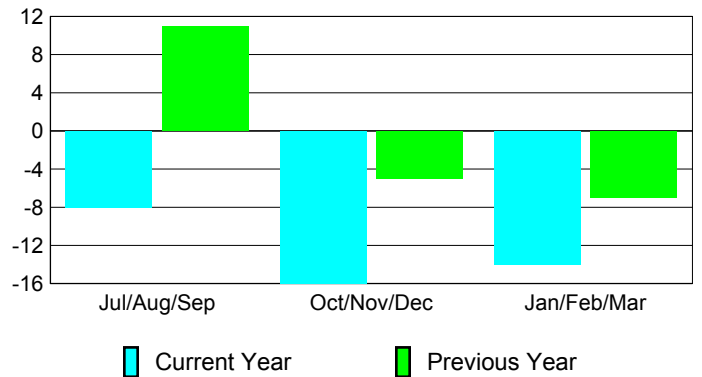

Club Results 2009-2010

Goal, New, Dropped, Gain/Loss

MEMBERSHIP

**Membership Results
2009-2010**

**Membership
2008-2009**

Month	Net Memb Goal	Actual New Memb	Actual Dropped Memb	Gain/Loss of Memb	Gain/Loss of Memb
Jul/Aug/Sep	0	56	-64	-8	11
Oct/Nov/Dec	0	20	-36	-16	-5
Jan/Feb/Mar	0	21	-35	-14	-7
Totals	0	97	-135	-38	-1

Membership Results 2009-2010

Goal, New, Dropped, Gain/Loss

Comparison of Club Gain/Loss

Current Year Compared to the Previous Year

Comparison of Membership Gain/Loss

Current Year Compared to the Previous Year

YTD Status Quo Clubs 2009-2010

Status Quo Clubs Compared to Status Quo Members

Gender Comparison 2009-2010

Jul/Aug/Sep

Oct/Nov/Dec

Jan/Feb/Mar

Male

Female